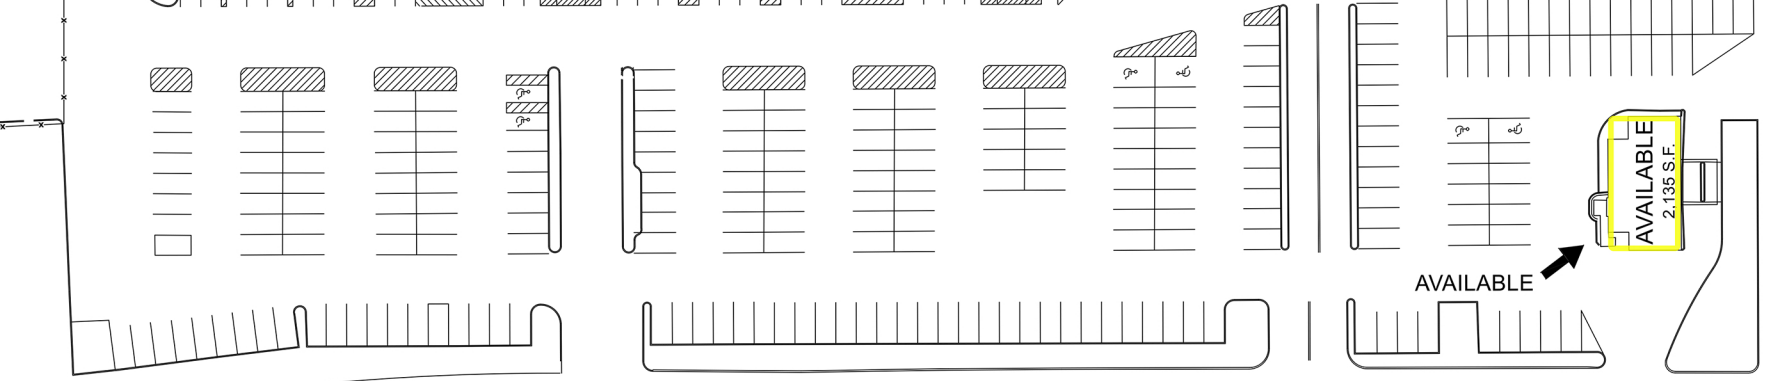

WANTAGE PLAZA

Shopping Center Plan

205 ROUTE 23, WANTAGE, NJ

Block 7, Lot 13.02
As of 1/26/24

420 Route 46, Fairfield, NJ 07004
973-882-8888
www.mainlandnj.com

CUBESMART
Vehicle Storage Area

Water Tower

STATE HIGHWAY ROUTE 23