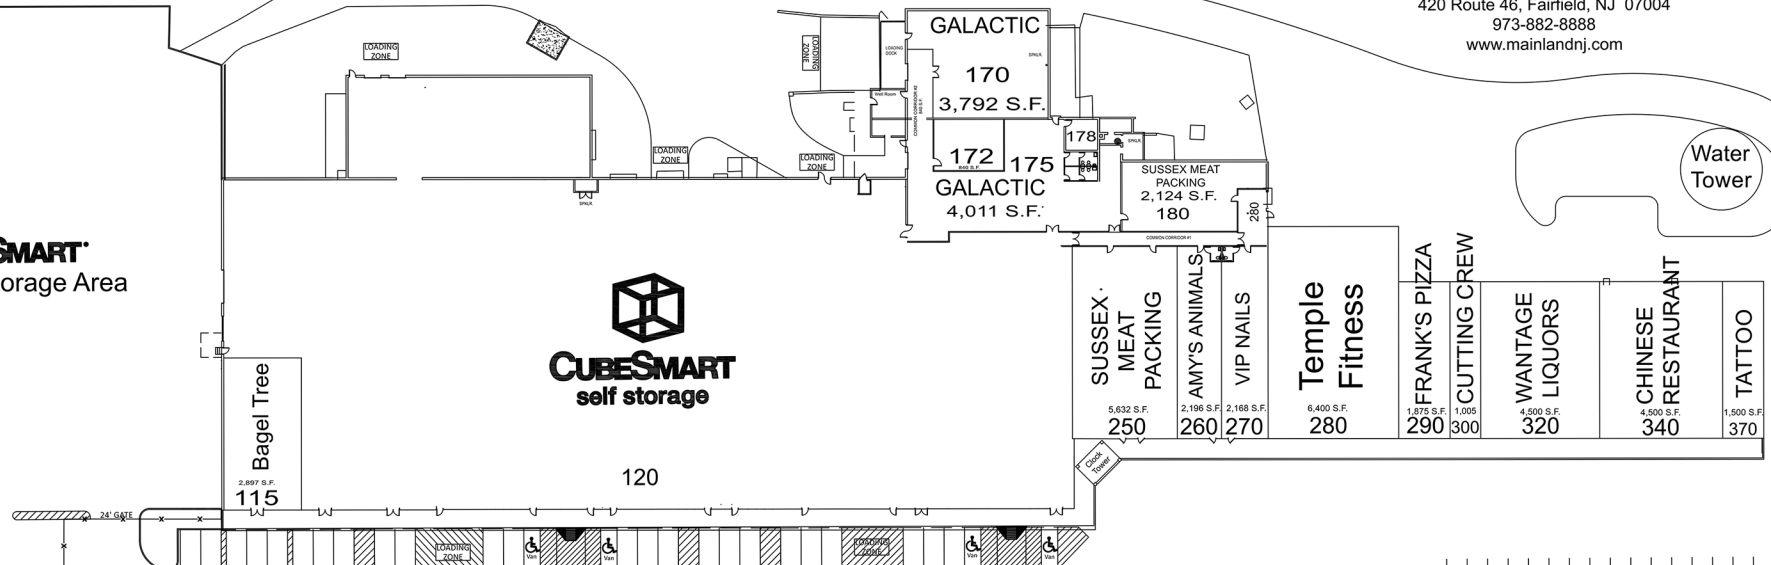

WANTAGE PLAZA

Shopping Center Plan

205 ROUTE 23, WANTAGE, NJ

Block 7, Lot 13.02
As of 1/26/24

420 Route 46, Fairfield, NJ 07004
973-882-8888
www.mainlandnj.com

CUBESMART
Vehicle Storage Area

Water Tower

STATE HIGHWAY ROUTE 23