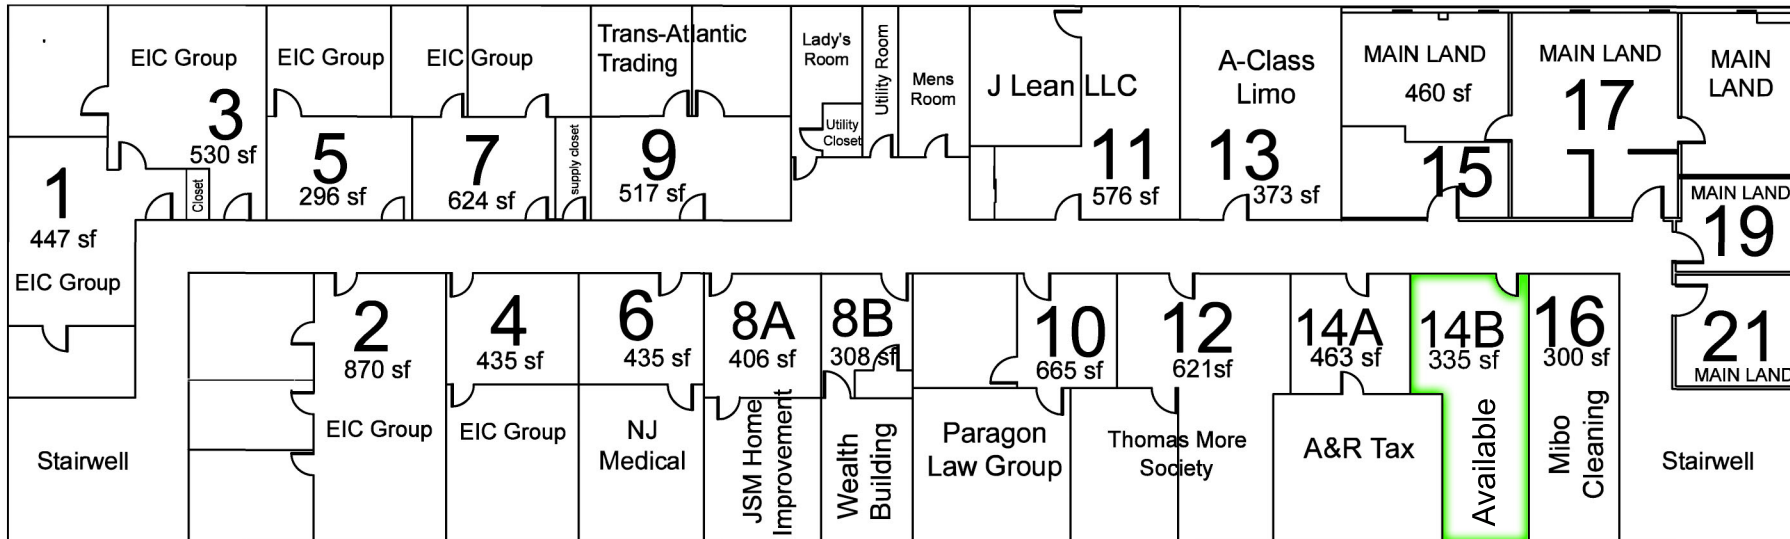

420 Route 46, Fairfield, New Jersey

Block 3802, Lot 25
Not to scale.
As of September 5, 2024

Companies

420 Route 46, Suite 17
Fairfield, NJ 07004
Phone: 973-882-8888
Fax: 973-882-3241

www.mainlandnj.com

Second Floor

State Highway Route 46
