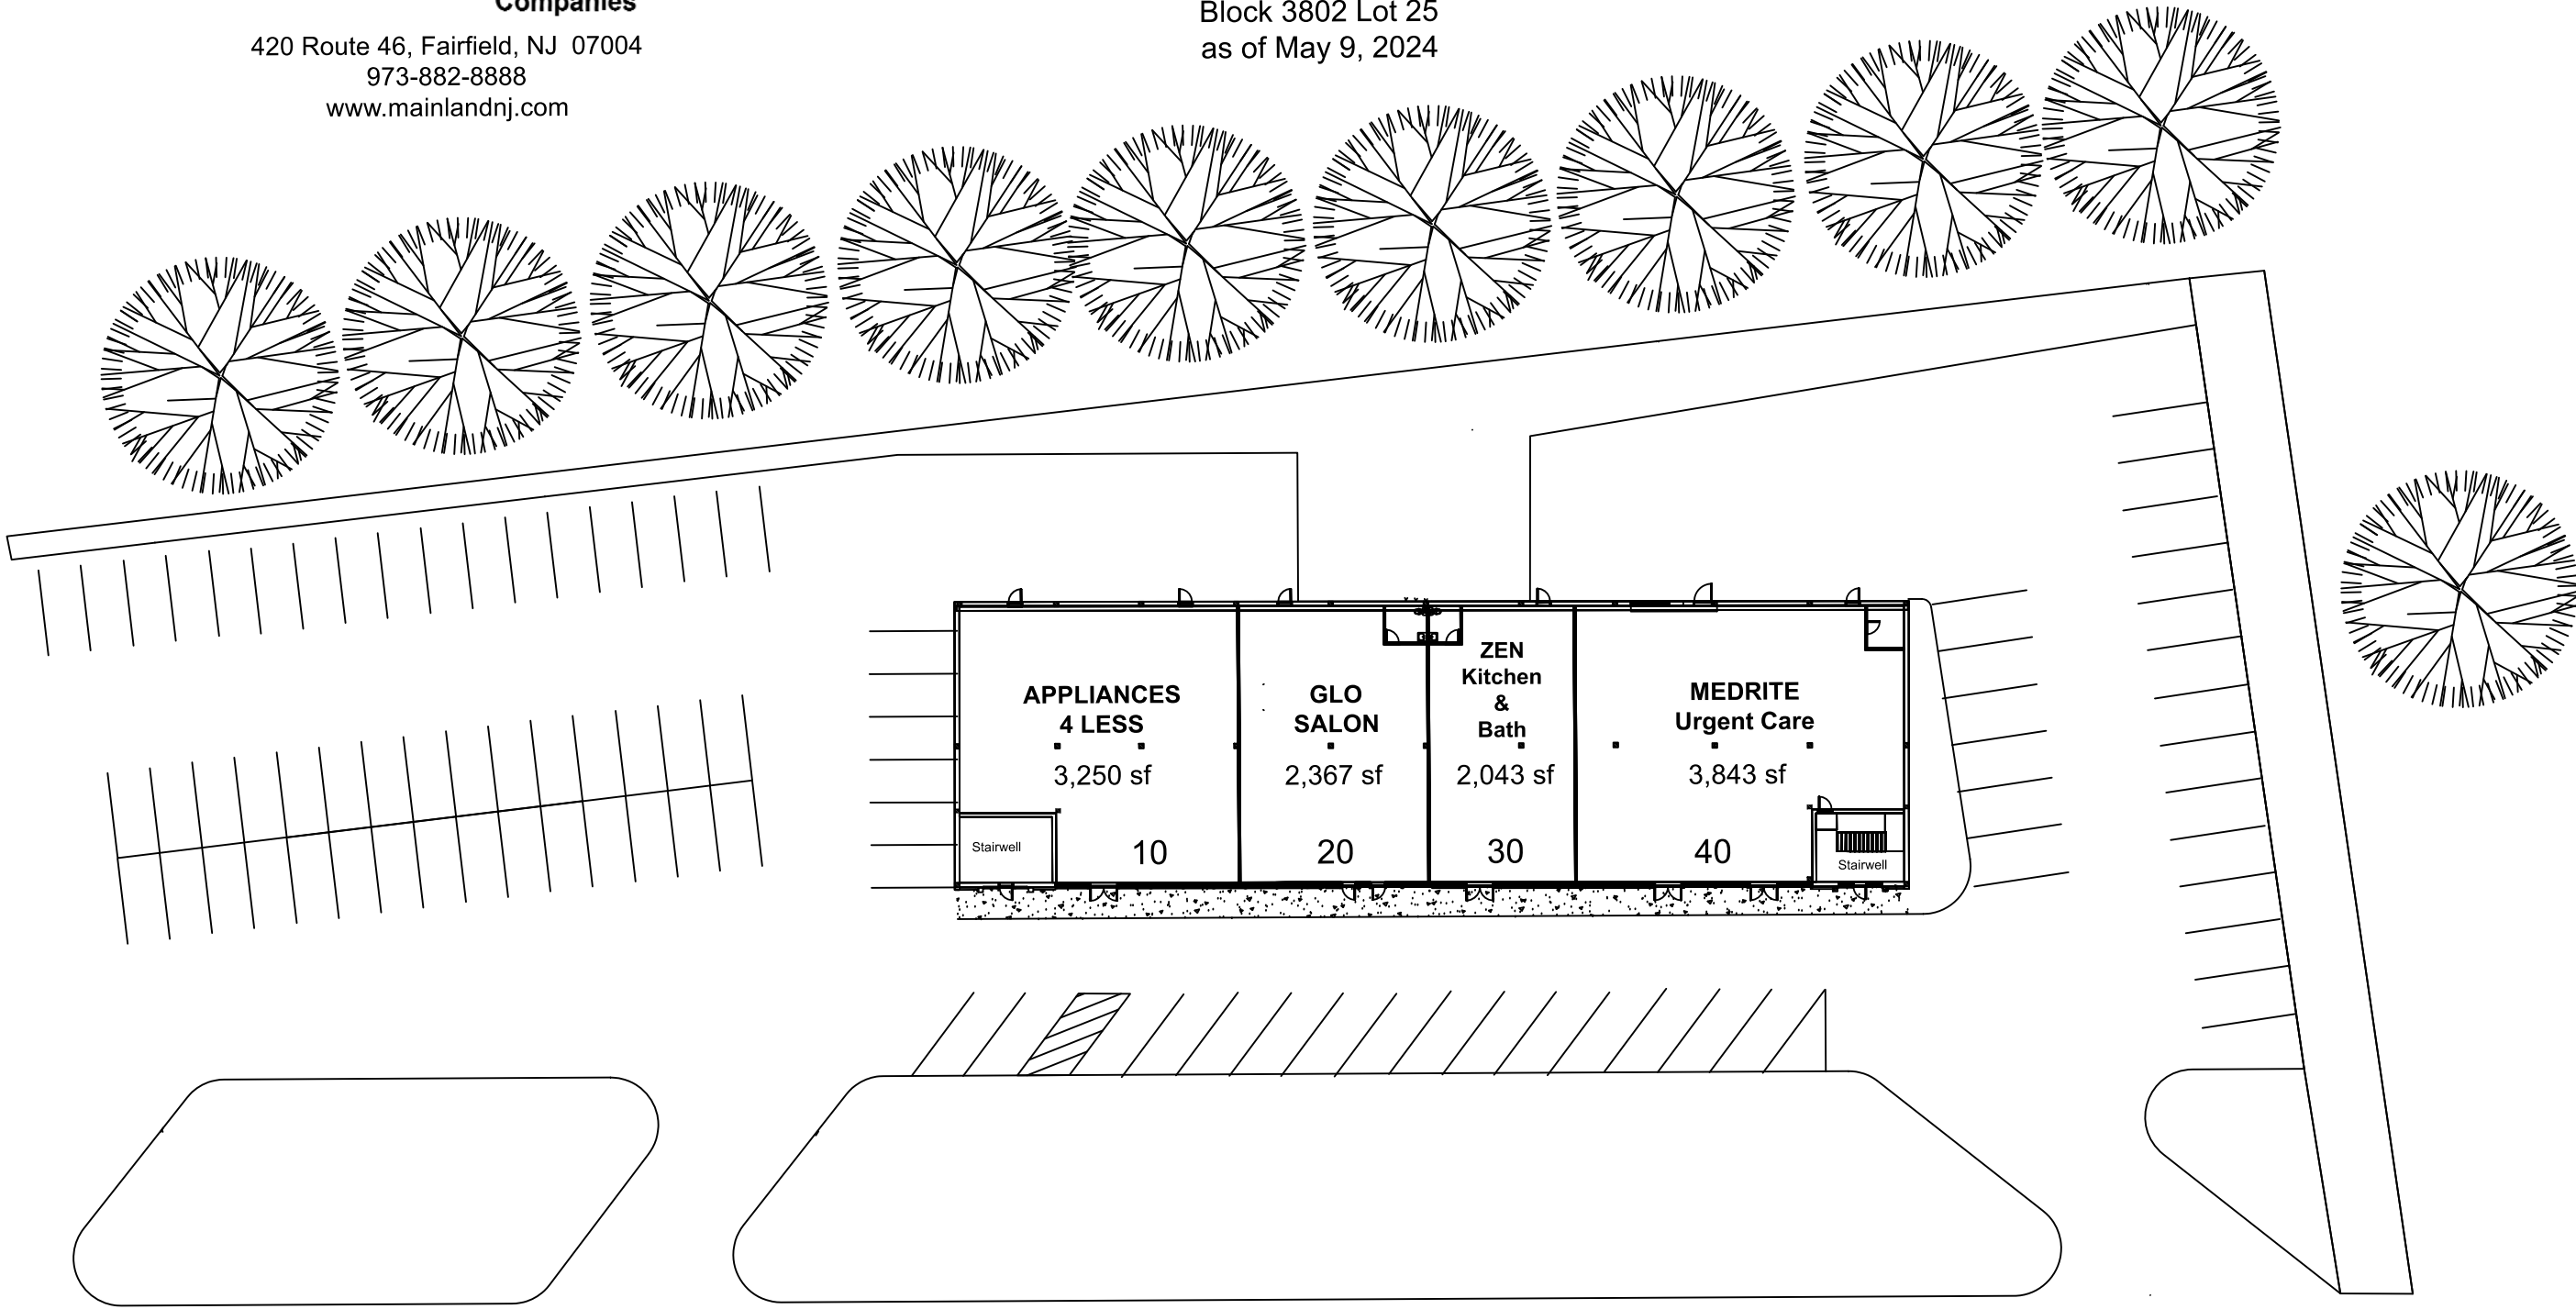

Companies

420 Route 46, Fairfield, NJ 07004
973-882-8888
www.mainlandnj.com

420 Route 46 Fairfield, NJ

Block 3802 Lot 25
as of May 9, 2024

ROUTE 46