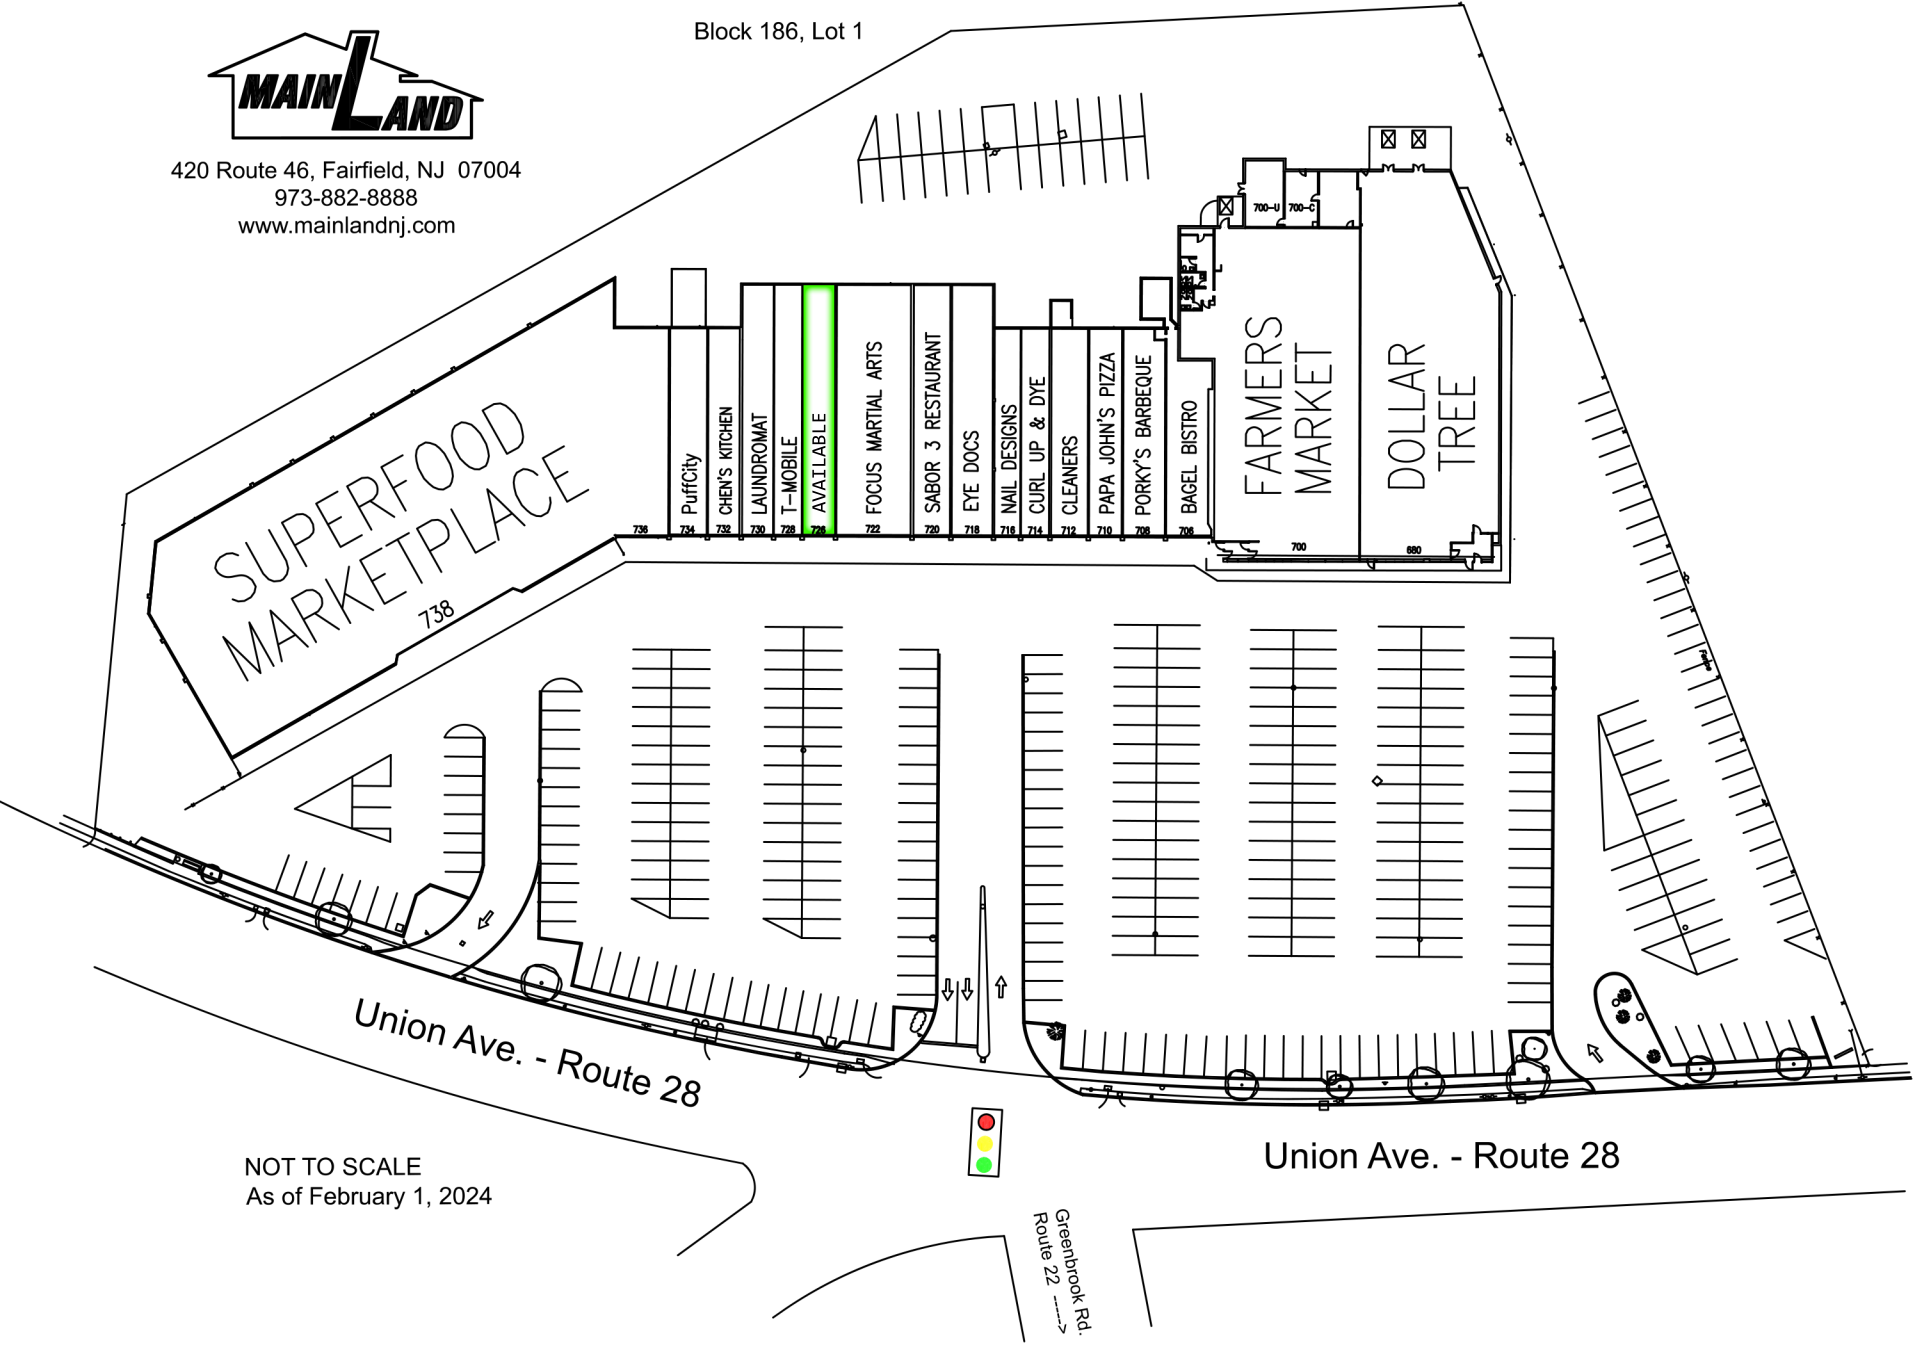

SHOPPING CENTER PLAN

Middlesex Plaza, 700 Union Ave., Middlesex, New Jersey

Block 186, Lot 1

420 Route 46, Fairfield, NJ 07004
973-882-8888
www.mainlandnj.com

NOT TO SCALE
As of February 1, 2024